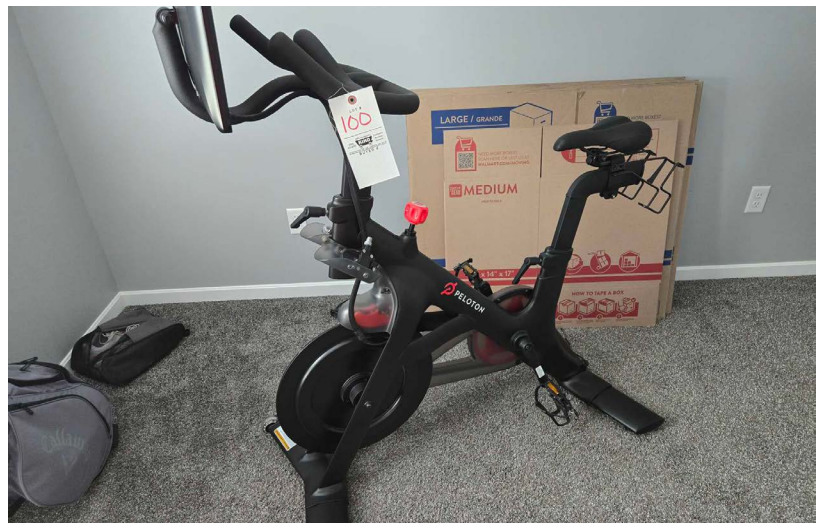

# ONLINE ONLY ABSOLUTE AUCTION

STARTS: TUESDAY, OCTOBER 8, 2024, 12:00 PM  
ENDS: TUESDAY, OCTOBER 15, 2024, 12:00 PM

2019 POLARIS  
RANGER, 2014  
ECLIPSE HORSE  
TRAILER, MAHINDRA  
TRACTOR, 100+  
PYREX PIECES